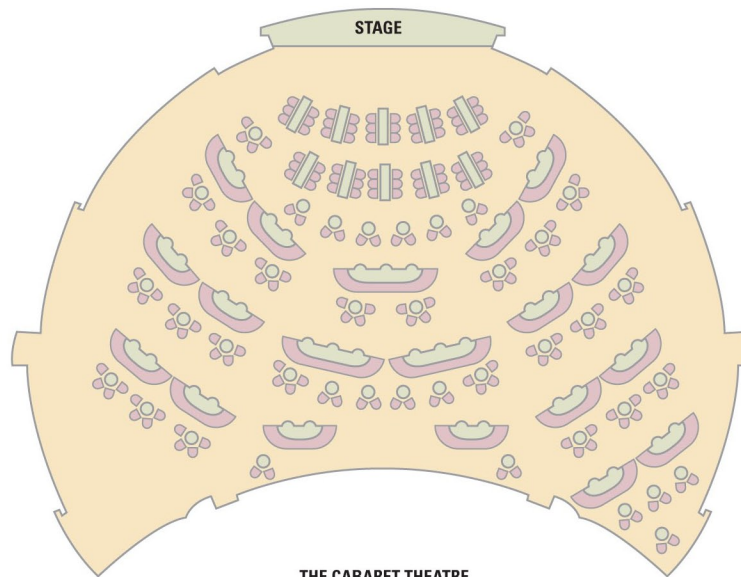

MOHEGAN SUN ARENA

THE CABARET THEATRE

ARENA & CABARET CAPACITIES											10 chairs per 6' round	
Meeting Room	Width	Length	Ceiling Heights	Exhibits 8x10	Exhibits 10x10	Existing Seating	Theatre	Schoolroom (3 chairs per 6' table)	Reception	Plated Meal	Buffet Meal	
Arena	153	207	68	195	153	N/A	10,000	2,000	3,500	1,530	1,330	
Cabaret				N/A	N/A	304	420	301	314	N/A	314	